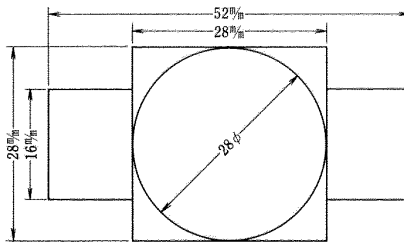

SAMPLE PERFORATION:

Model 206 & Model 103

CANCELADO or CANCELLED

CANCELADO

CANCELLED

Model 605, Model 10-605 & Model 112-605

Sizes available for perforations of Letters/Marks/Symbols

PAID in French

PAID

PAID in Indonesian

PAID

Symbol & Letters

✖

※ All the above machines are FIXED LETTERS and not changeable letters.