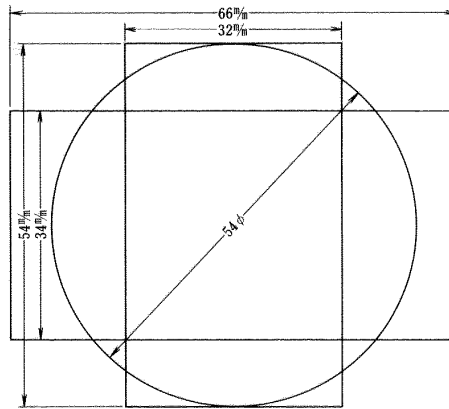

SAMPLE PERFORATION:

Model 705, Model 10-705 & Model 112-705

Sizes available for perforations of Letters/Marks/Symbols

CANCELLED in Arabic

PAID in Thai

Symbol